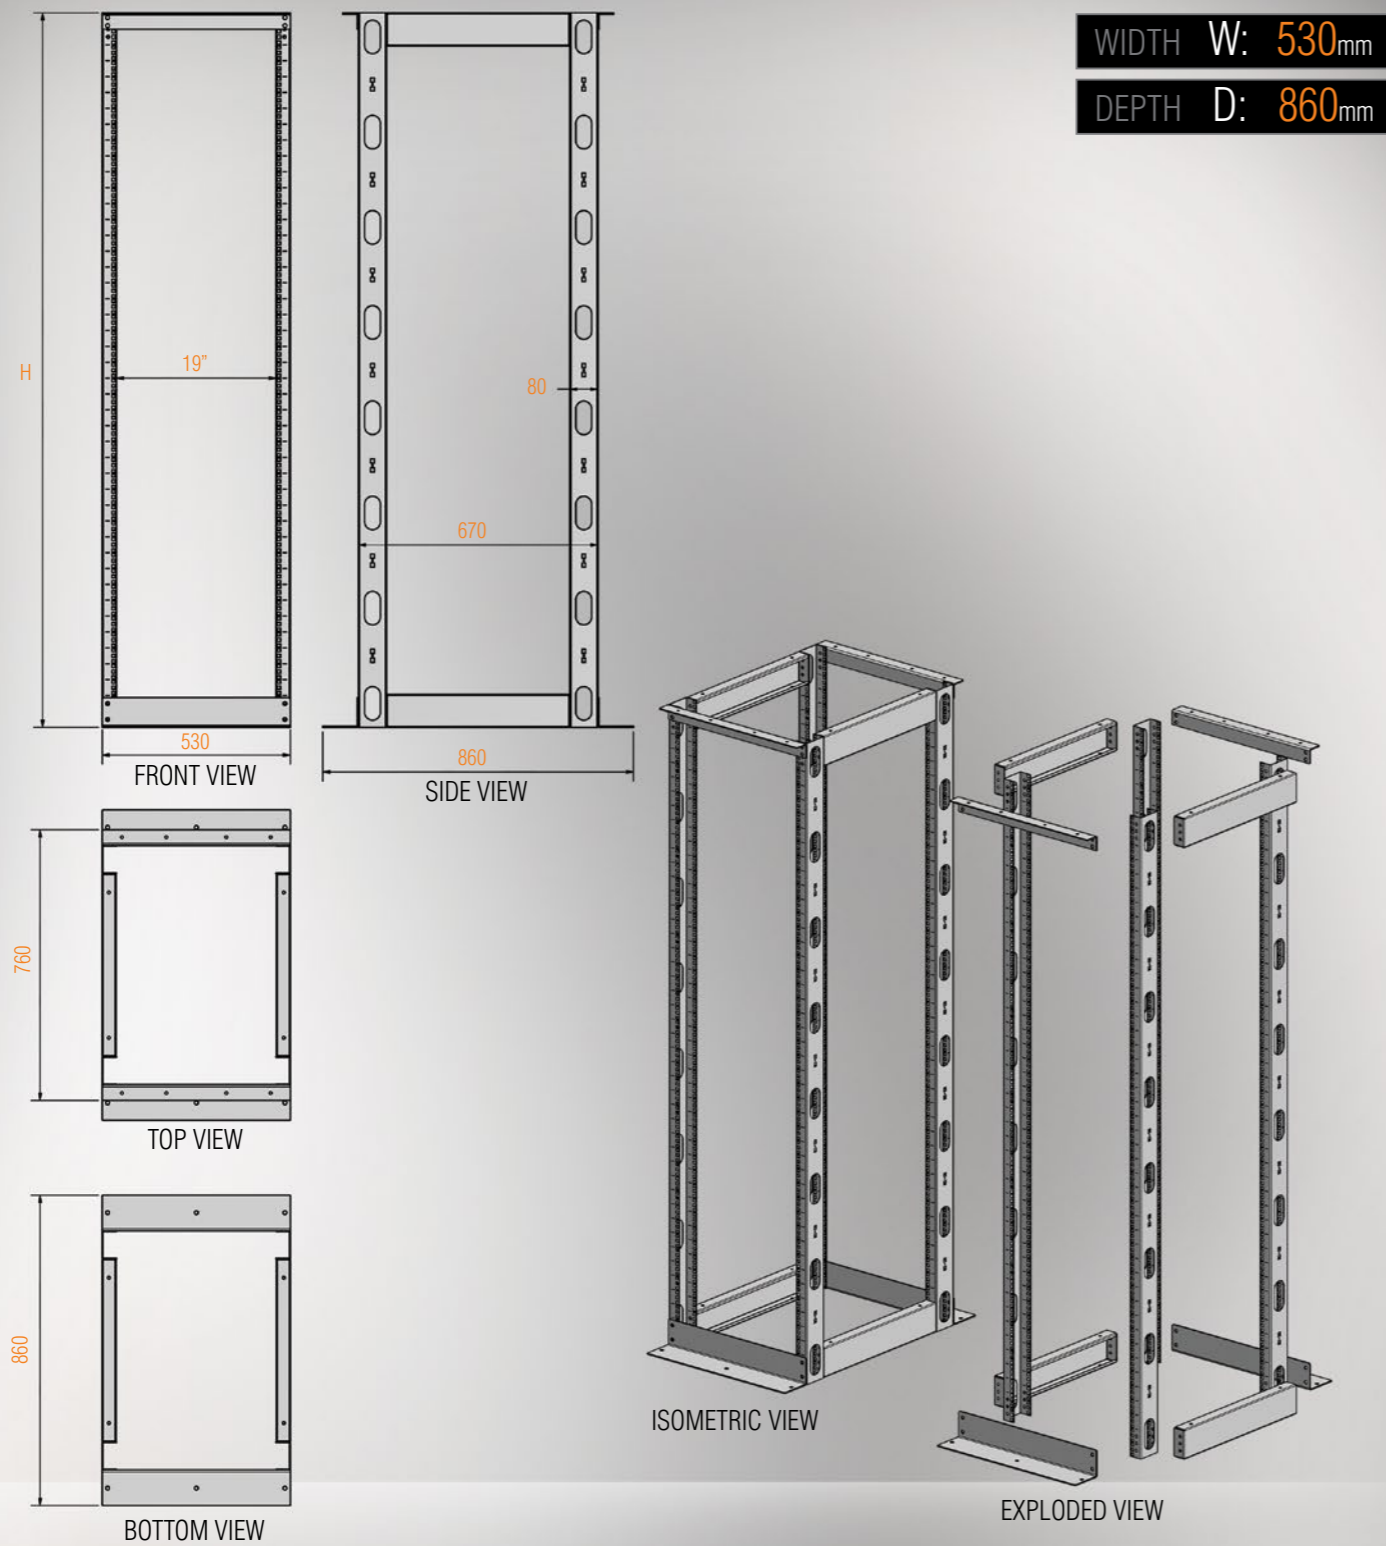

OPEN RACK DOUBLE FRAME d:80mm