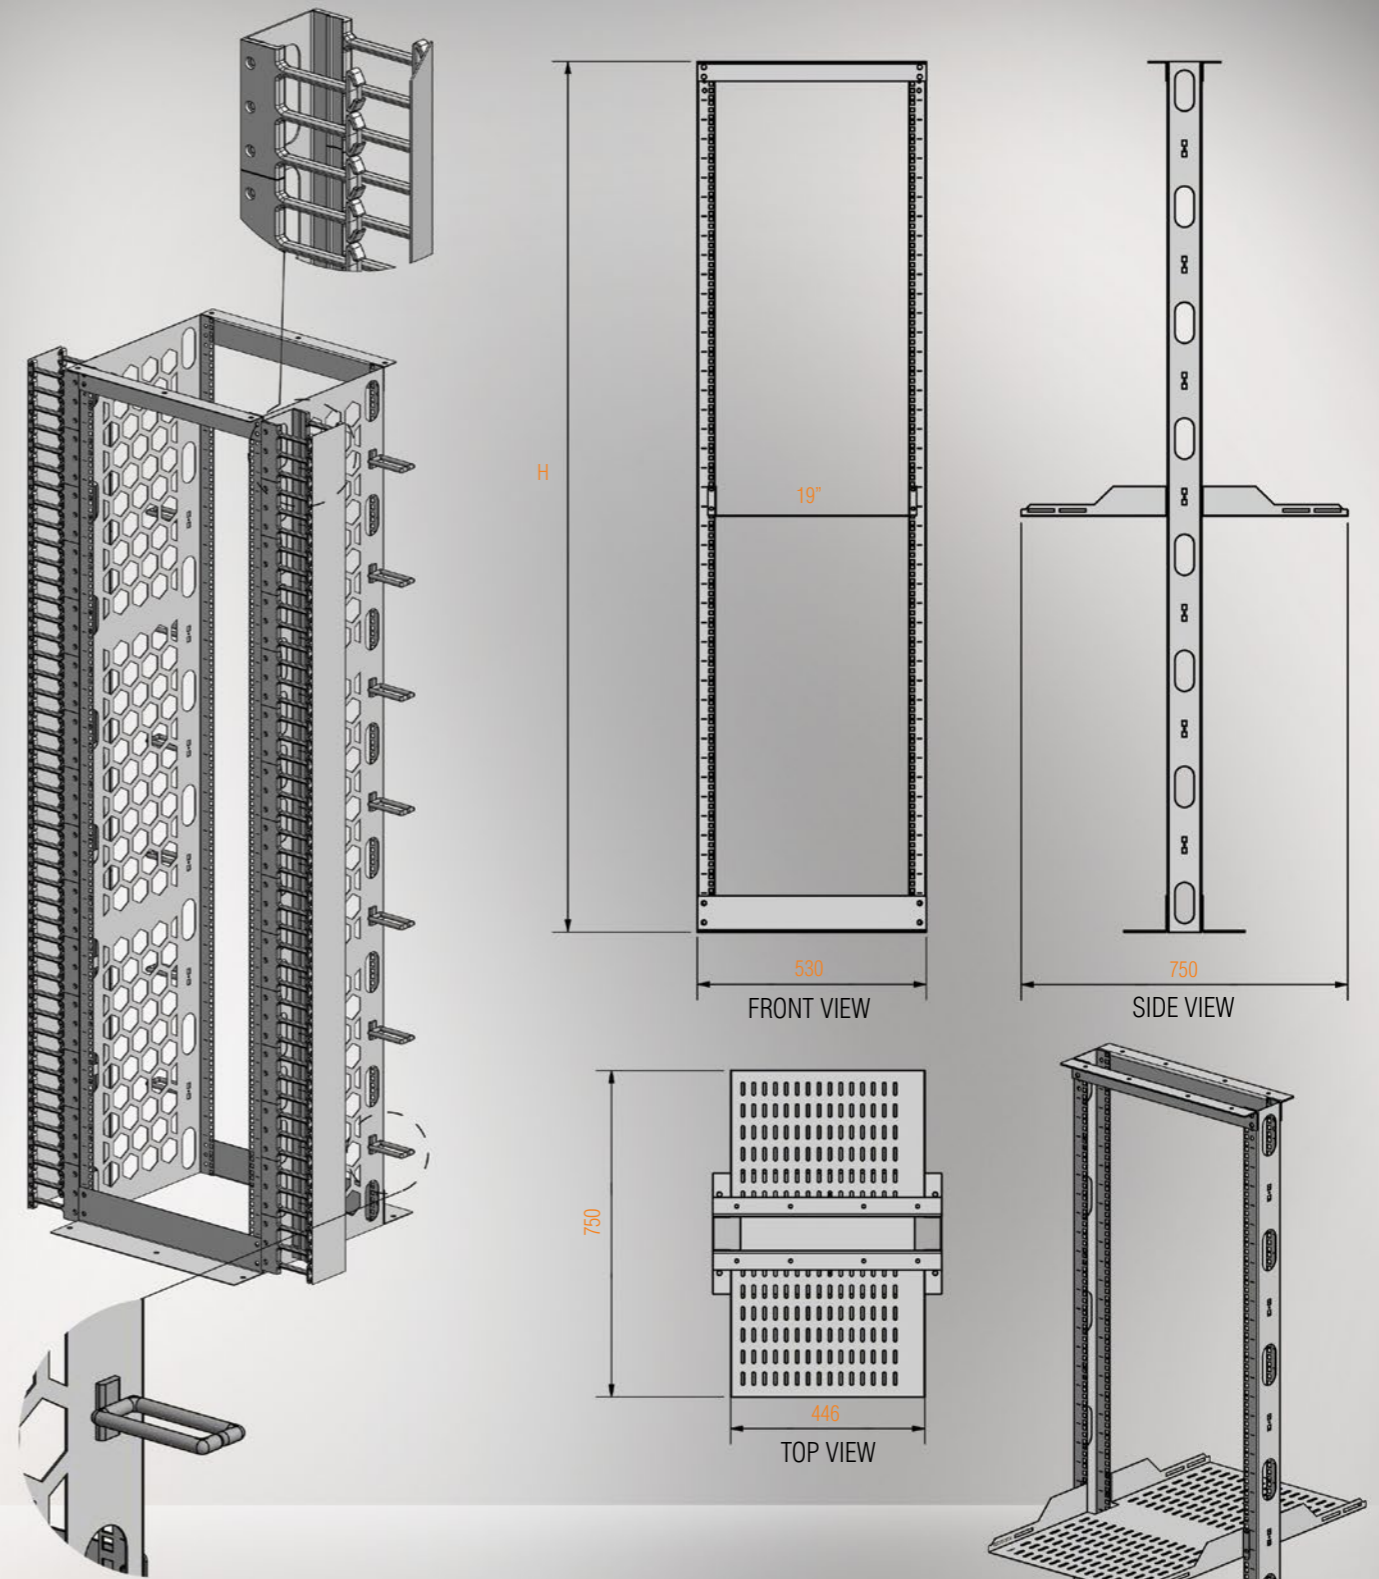

### EASY ACCESS

One can have easy access thanks to the open surface structure.

OPEN RACK SINGLE FRAME d:80mm

WIDTH W: 530mm

DEPTH D: 280mm

WIDTH W: 530mm

DEPTH D: 280mm

COLOR OPTIONS

### OPEN RACK OPEN SYSTEM FRAME d=415mm SINGLE FRAME W=530mm D=600mm

Product Code	Product Description	Product Dimensions WxDxH (mm)	Package Dimensions WxDxH (mm)	Product Net Weight (kg)	Product Gross Weight (kg)	Frame Depth (mm)
MR.OPR26UDF60.XX	26U d=415mm Open System Single Frame D=600mm	530x600x1200	425x150x1330	19,8	20,8	415
MR.OPR36UDF60.XX	36U d=415mm Open System Single Frame D=600mm	530x600x1700	425x150x1775	27,3	28,8	415
MR.OPR42UDF60.XX	42U d=415mm Open System Single Frame D=600mm	530x600x2000	425x150x2040	32	34	415
MR.OPR46UDF60.XX	46U d=415mm Open System Single Frame D=600mm	530x600x2160	425x150x2220	35	38	415

# CABLE MANAGEMENT ACCESSORIES

FRONT VIEW

SIDE VIEW

TOP VIEW

BOTTOM VIEW

FRONT VIEW

SIDE VIEW

TOP VIEW

ISOMETRIC VIEW

ISOMETRIC VIEW

EXPLODED VIEW