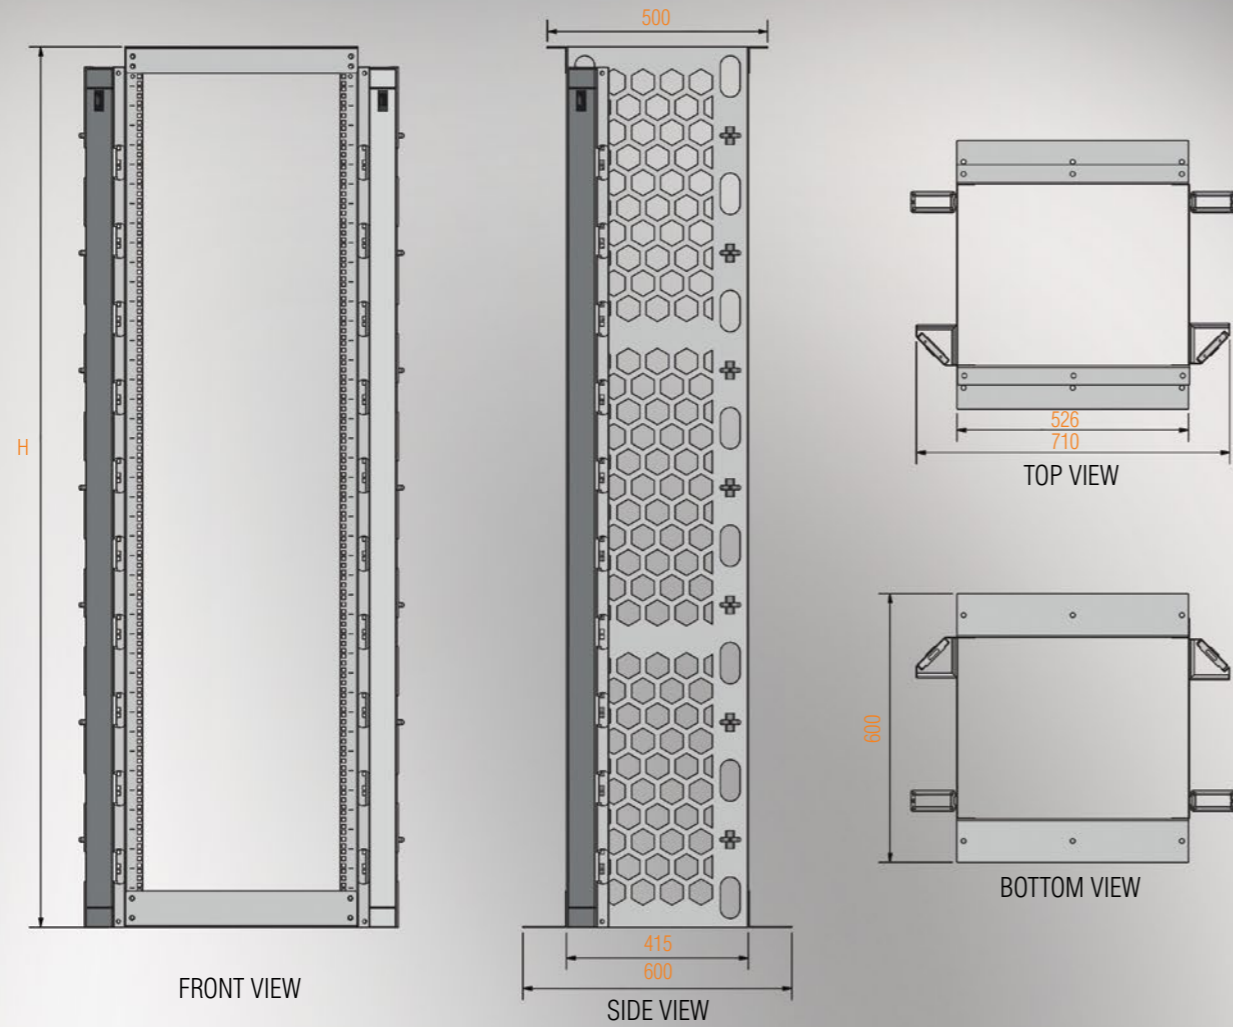

CABLE MANAGEMENT ACCESSORIES

TOP VIEW

BOTTOM VIEW