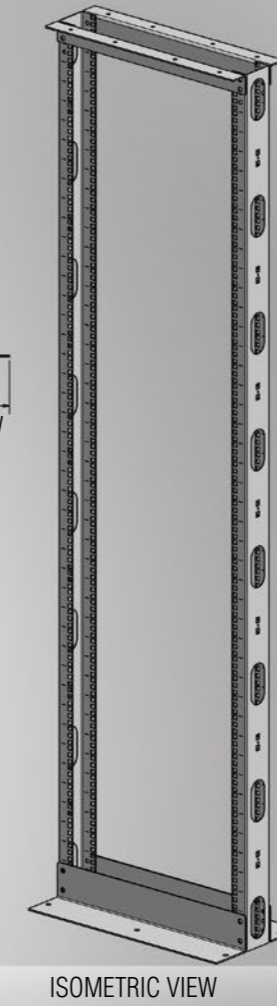

### 19" STRUCTURE

Are all adaptable for 19" devices, accessories and equipments.

### EASY ACCESS

One can have easy access thanks to the open surface structure.

OPEN RACK SINGLE FRAME d:80mm

WIDTH W: 530mm

DEPTH D: 280mm

WIDTH W: 530mm

DEPTH D: 280mm

COLOR OPTIONS

LOADING CAPACITY : 600kg

OPEN RACK OPEN SYSTEM FRAME d=80mm SINGLE FRAME W=530mm D=280mm

Product Code	Product Description	Product Dimensions WxDxH (mm)	Package Dimensions WxDxH (mm)	Product Net Weight (kg)	Product Gross Weight (kg)	Frame Depth (mm)
MR.OPR26USF28.XX	26U d=80mm Open System Single Frame D=280mm	530x280x1200	165x120x1330	14,8	15,8	80
MR.OPR36USF28.XX	36U d=80mm Open System Single Frame D=280mm	530x280x1700	165x120x1775	16,5	17,5	80
MR.OPR42USF28.XX	42U d=80mm Open System Single Frame D=280mm	530x280x2000	165x120x2040	20	21,5	80
MR.OPR46USF28.XX	46U d=80mm Open System Single Frame D=280mm	530x280x2160	165x120x2220	24,5	26,5	80

# OPEN RACK SINGLE FRAME d:160mm

WIDTH W: 530mm  
DEPTH D: 360mm

WIDTH W: 530mm  
DEPTH D: 360mm