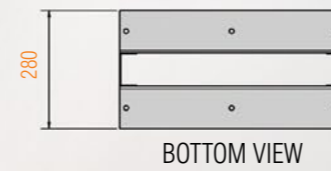

### EASY ACCESS

One can have easy access thanks to the open surface structure.

OPEN RACK SINGLE FRAME d:80mm

WIDTH W: 530mm

DEPTH D: 280mm

WIDTH W: 530mm

DEPTH D: 280mm

COLOR OPTIONS

LOADING CAPACITY : 600kg

OPEN RACK OPEN SYSTEM FRAME d=80mm SINGLE FRAME W=530mm D=280mm

Product Code	Product Description	Product Dimensions WxDxH (mm)	Package Dimensions WxDxH (mm)	Product Net Weight (kg)	Product Gross Weight (kg)	Frame Depth (mm)
MR.OPR26USF28.XX	26U d=80mm Open System Single Frame D=280mm	530x280x1200	165x120x1330	14,8	15,8	80
MR.OPR36USF28.XX	36U d=80mm Open System Single Frame D=280mm	530x280x1700	165x120x1775	16,5	17,5	80
MR.OPR42USF28.XX	42U d=80mm Open System Single Frame D=280mm	530x280x2000	165x120x2040	20	21,5	80
MR.OPR46USF28.XX	46U d=80mm Open System Single Frame D=280mm	530x280x2160	165x120x2220	24,5	26,5	80