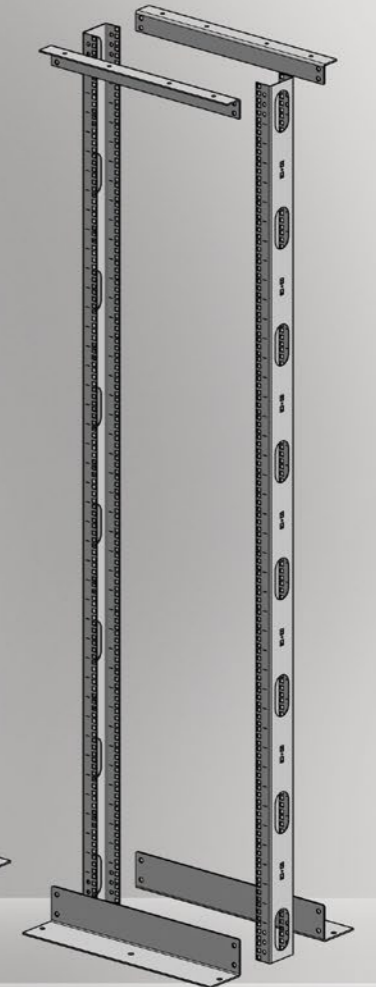

### 19" STRUCTURE

Are all adaptable for 19" devices, accessories and equipments.

### EASY ACCESS

One can have easy access thanks to the open surface structure.

OPEN RACK SINGLE FRAME d:80mm

WIDTH W: 530mm

DEPTH D: 280mm

WIDTH W: 530mm

DEPTH D: 280mm

COLOR OPTIONS

LOADING CAPACITY : 600kg

OPEN RACK OPEN SYSTEM FRAME d=80mm SINGLE FRAME W=530mm D=280mm

Product Code	Product Description	Product Dimensions WxDxH (mm)	Package Dimensions WxDxH (mm)	Product Net Weight (kg)	Product Gross Weight (kg)	Frame Depth (mm)
MR.OPR26USF28.XX	26U d=80mm Open System Single Frame D=280mm	530x280x1200	165x120x1330	14,8	15,8	80
MR.OPR36USF28.XX	36U d=80mm Open System Single Frame D=280mm	530x280x1700	165x120x1775	16,5	17,5	80
MR.OPR42USF28.XX	42U d=80mm Open System Single Frame D=280mm	530x280x2000	165x120x2040	20	21,5	80
MR.OPR46USF28.XX	46U d=80mm Open System Single Frame D=280mm	530x280x2160	165x120x2220	24,5	26,5	80