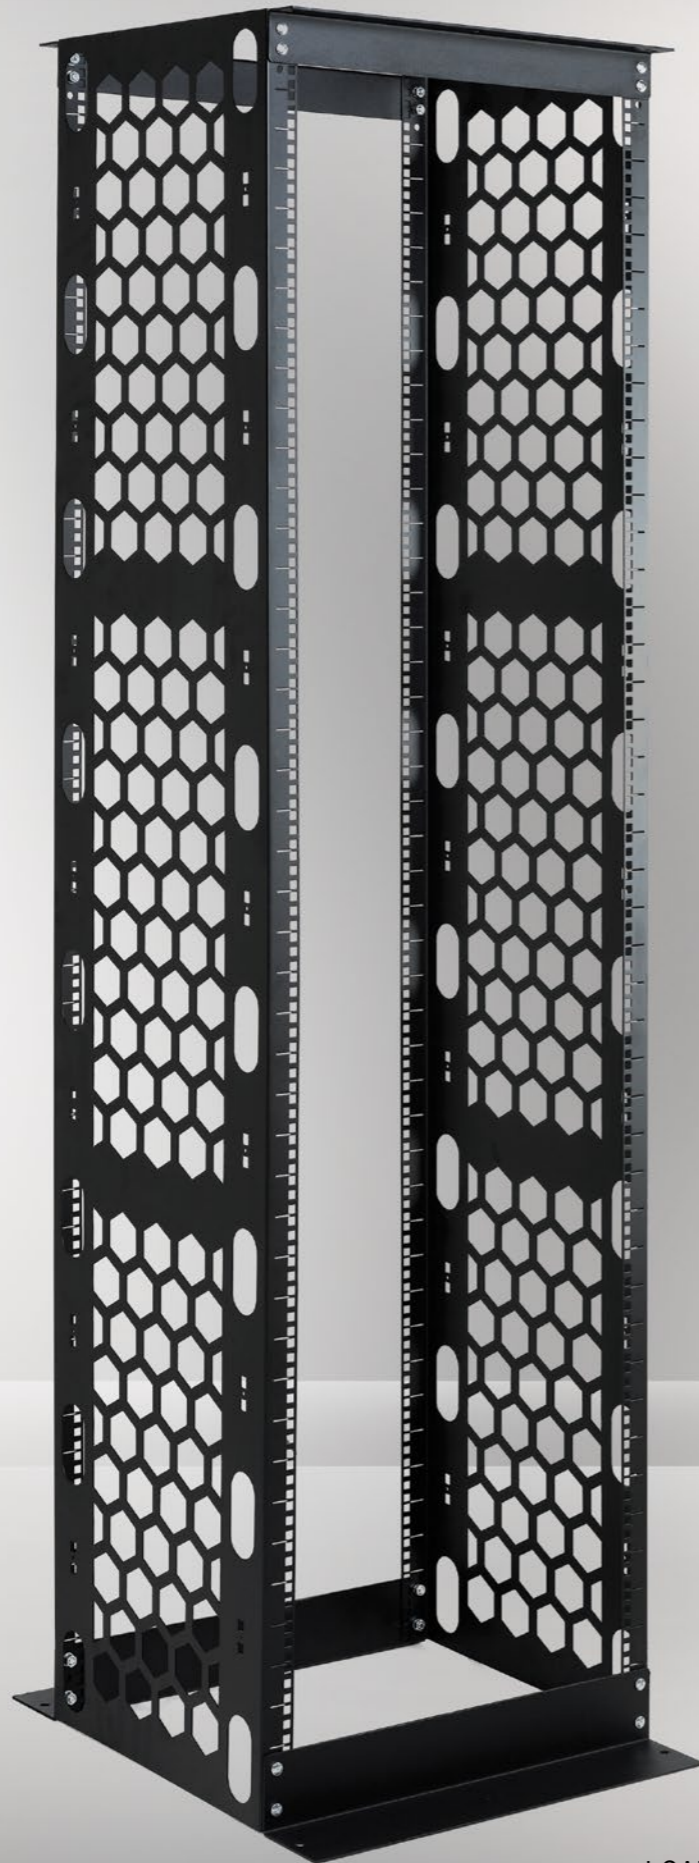

OPEN RACK SINGLE FRAME d:415mm

WIDTH **W:** 530mm

DEPTH **D:** 600mm