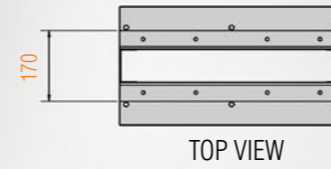

### EASY ACCESS

One can have easy access thanks to the open surface structure.

OPEN RACK SINGLE FRAME d:80mm

WIDTH W: 530mm

DEPTH D: 280mm

WIDTH W: 530mm

DEPTH D: 280mm

COLOR OPTIONS

LOADING CAPACITY : 600kg

OPEN RACK OPEN SYSTEM FRAME d=80mm SINGLE FRAME W=530mm D=280mm

Product Code	Product Description	Product Dimensions WxDxH (mm)	Package Dimensions WxDxH (mm)	Product Net Weight (kg)	Product Gross Weight (kg)	Frame Depth (mm)
MR.OPR26USF28.XX	26U d=80mm Open System Single Frame D=280mm	530x280x1200	165x120x1330	14,8	15,8	80
MR.OPR36USF28.XX	36U d=80mm Open System Single Frame D=280mm	530x280x1700	165x120x1775	16,5	17,5	80
MR.OPR42USF28.XX	42U d=80mm Open System Single Frame D=280mm	530x280x2000	165x120x2040	20	21,5	80
MR.OPR46USF28.XX	46U d=80mm Open System Single Frame D=280mm	530x280x2160	165x120x2220	24,5	26,5	80