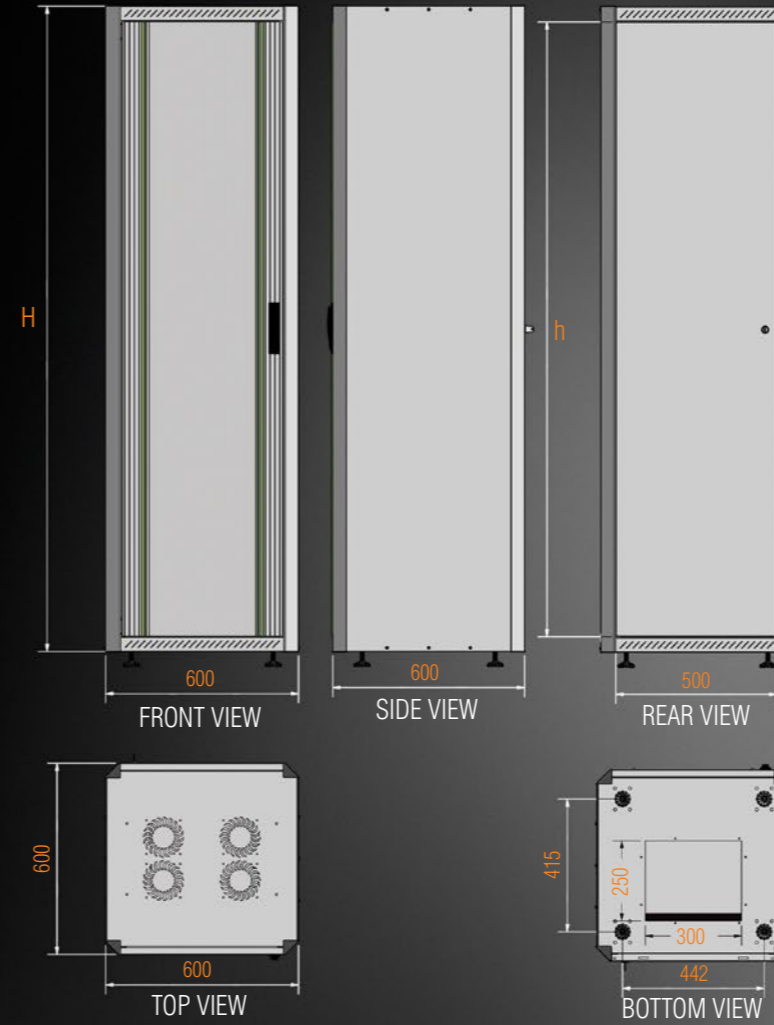

RUBBER CABLE INLET MODULE

By means of the rubber cable inlet module at the lower chassis, intense cable harness may be housed in an ordered manner.

DEMOUNTED DELIVERY

Among 2 options of wrapping as demounted and mounted, demounted wrapping is the most preferred one due to dispatch cost considerations and its ease of mounting.

ECO W: 600mm FREE STANDING CABINET

EXPLODED VIEW

WIDTH W: 600mm
DEPTH D: 600 / 800 / 1000mm

CONSTRUCTION DRAWINGS

WIDTH W: 600mm
DEPTH D: 600 / 800 / 1000mm

FREE STANDING ECO CABINETS W=600mm/800mm D=600mm/800mm/1000mm