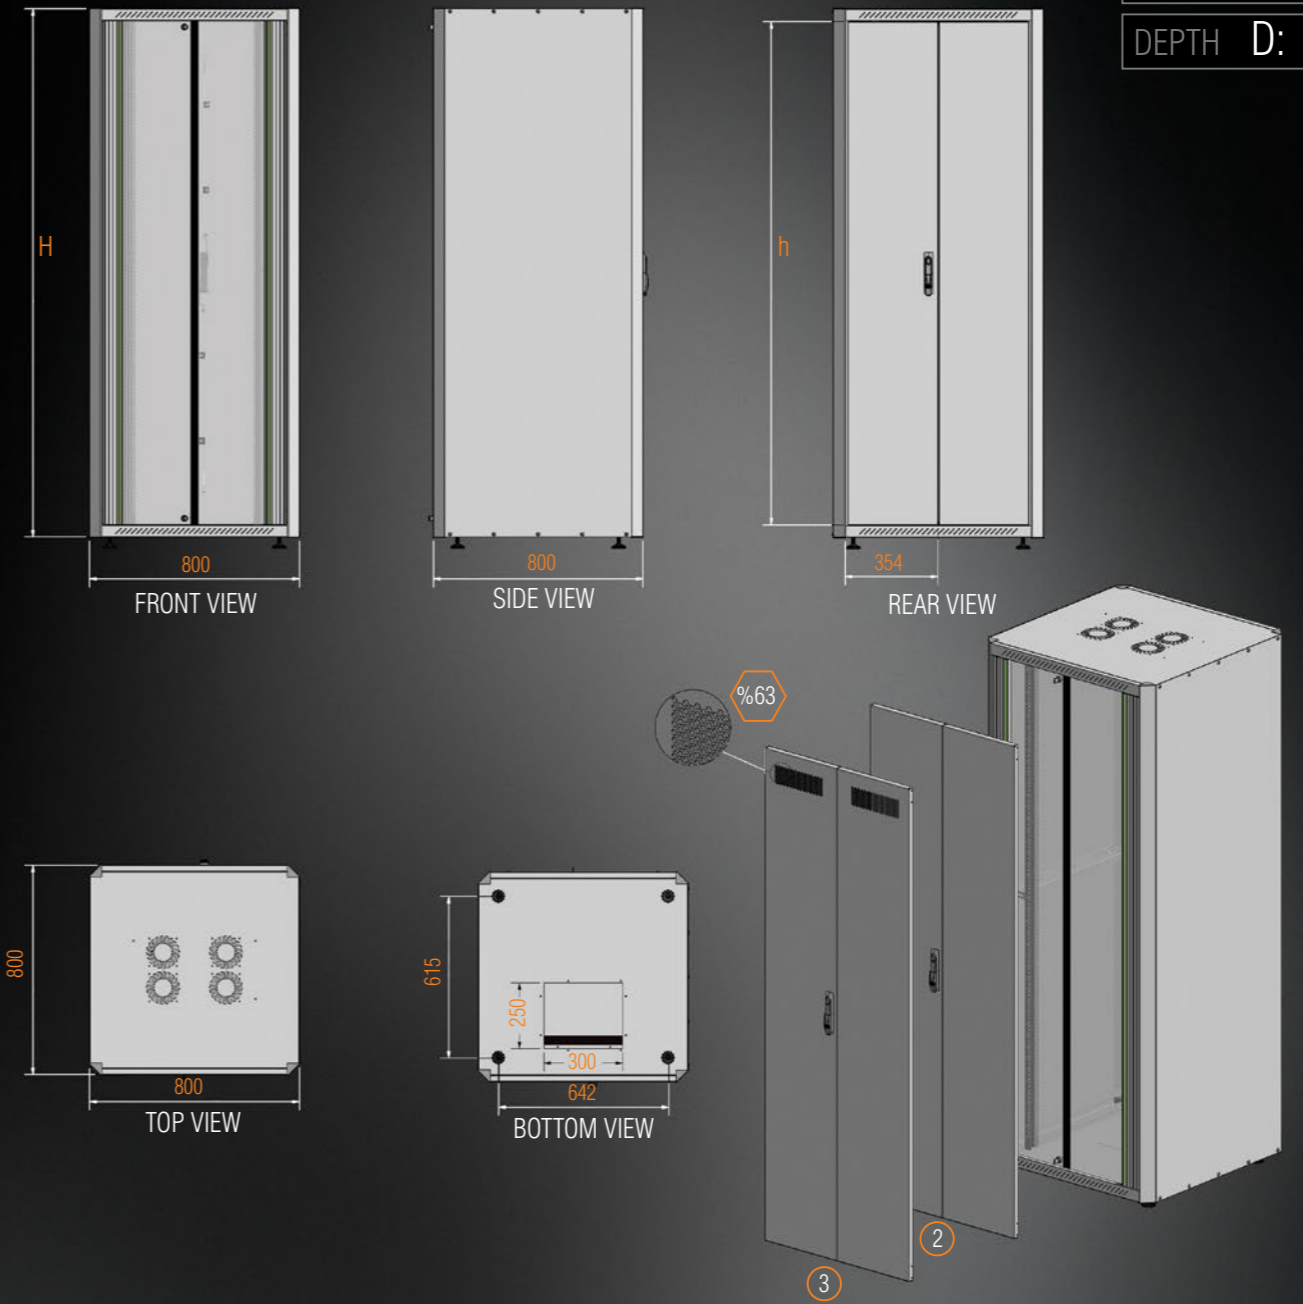

CONSTRUCTION DRAWINGS

WIDTH W: 800mm

DEPTH D: 800mm

FREE STANDING ECO CABINETS W=800mm D=800mm

Loading Capacity : 600kg

Product Code	Product Description	U Measurement (U)	Product Dimensions WxDxH (mm)	Width Between Rails (mm)	Depth Between Rails (mm)	h Measurement (mm)	Package Dimensions WxDxH (mm)	Number in the Package (pcs)	Product Net Weight (kg)	Product Gross Weight (kg)	Assembled Shipment Pallet Dimensions WxDxH (mm)	Assembled Shipment Pallet Weight (kg)	Demounted Shipment Package Dimensions WxDxH (mm)	Demounted Shipment Pallet Weight (kg)	Demounted Shipment Pallet Dimensions WxDxH (mm)	Demounted Shipment Pallet Weight (kg)	Height with Leveling Feet (mm)	Height with Caster Group (mm)
MR.GTE22U88.XX	22U W=800mm D=800mm Free Standing ECO Cabinet	22U	800x800x1050	19"	555	955	880x880x1153	1	56,7	64,7	880x880x1263	64,7	880x1200x210	8	880x1200x1950	717	1153	1183
MR.GTE26U88.XX	26U W=800mm D=800mm Free Standing ECO Cabinet	26U	800x800x1250	19"	555	1155	880x880x1331	1	64,5	72,5	880x880x1440	72,5	880x1380x210	8	880x1400x1950	855	1331	1361
MR.GTE32U88.XX	32U W=800mm D=800mm Free Standing ECO Cabinet	32U	800x800x1540	19"	555	1445	880x880x1597	1	76,14	82,14	880x880x1707	82,14	880x1650x210	8	880x1700x1950	970	1597	1627
MR.GTE36U88.XX	36U W=800mm D=800mm Free Standing ECO Cabinet	36U	800x800x1730	19"	555	1635	880x880x1765	1	83,7	91,7	880x880x1885	91,7	880x1825x210	8	880x1850x1950	1077	1775	1805
MR.GTE42U88.XX	42U W=800mm D=800mm Free Standing ECO Cabinet	42U	800x800x2020	19"	555	1925	880x880x2042	1	95,4	103,4	880x880x2152	103,4	880x2100x210	8	880x1900x1950	1224	2042	2072

XX= Color Code, 02 means Light Grey RAL 7035 and 01 means Black RAL 9005, the code is added by the customer at the order.

When one of the door options is selected, it should be informed at the order with its selected surface.

The number 0 from the door options stands for "doorless". The standard door options: Front Door=1, Rear Door=2.

COLOR OPTIONS
RAL 7035 LIGHT GREY RAL 9005 BLACK