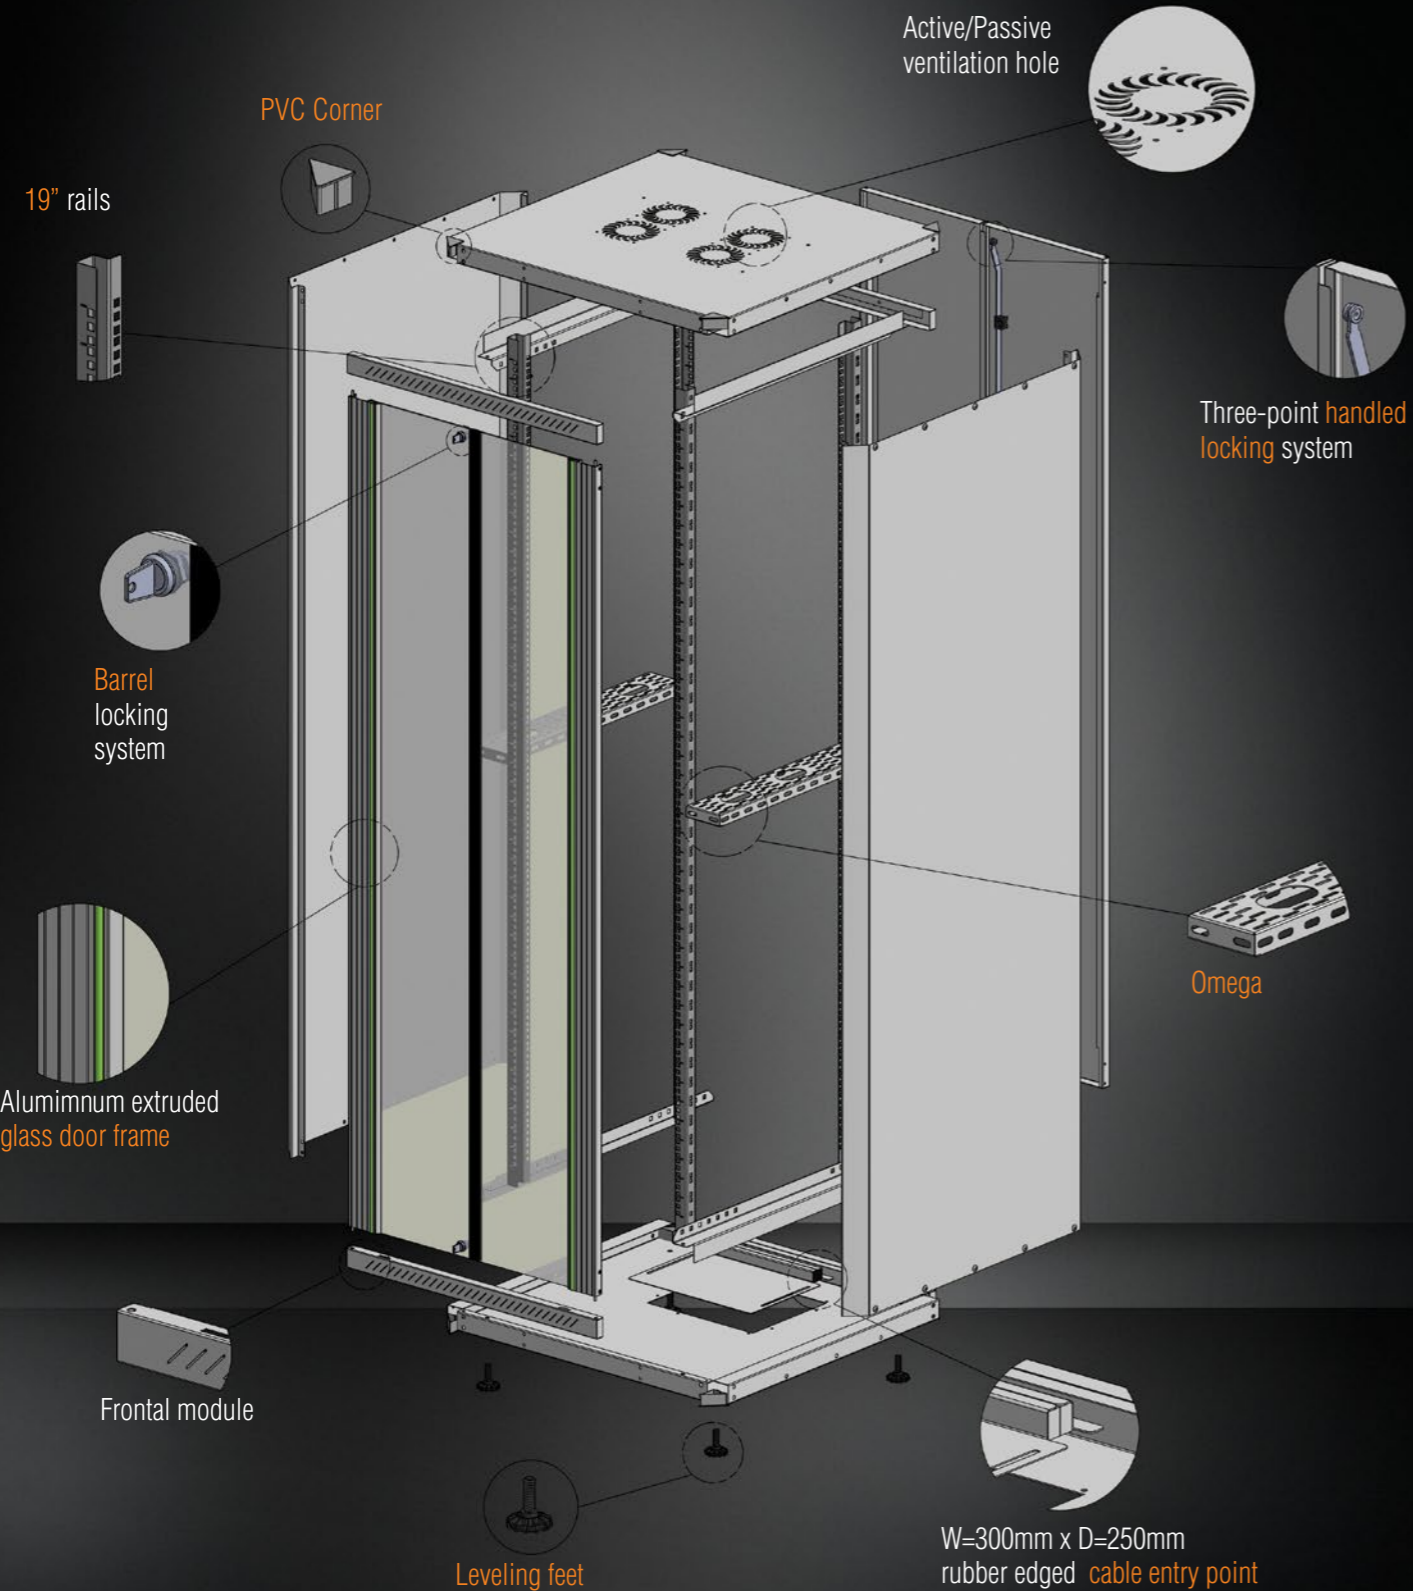

ECO W: 800mm FREE STANDING CABINET

EXPLODED VIEW

WIDTH W: 800mm

DEPTH D: 800mm