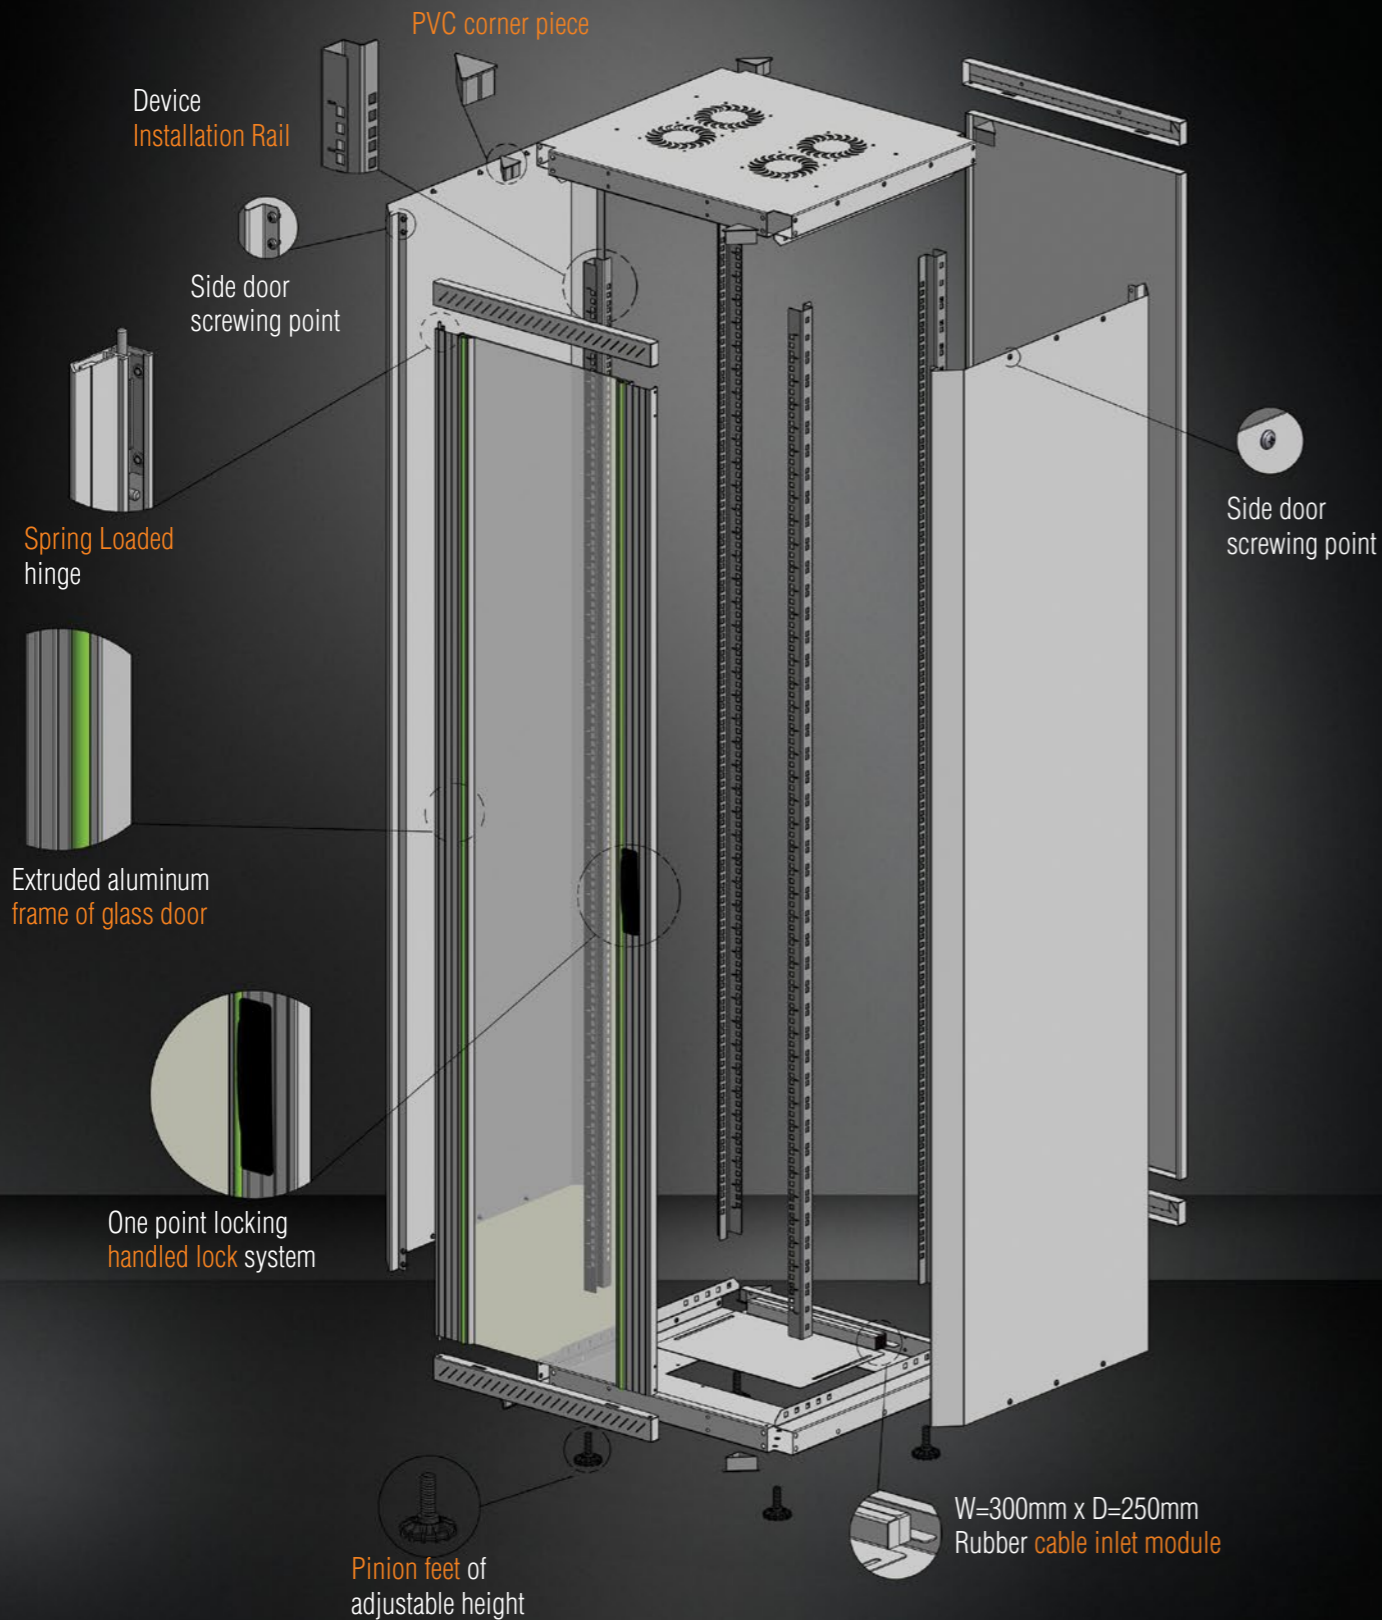

LOCKING SYSTEM

Front door has a **handled lock** mechanism.

Rear door has barrel locking system.

ADJUSTABLE DEPTH

DEVICE INSTALLATION RAILS

1 set including 4 rails are with galvanized coating and adjustable across the depth of the cabinet.

FIXED SIDE DOORS

Access to the cabinet is allowed from the front and rear doors since the side doors are fixed.

GROUND CONTACT

In standard model cabinets contact to the ground is established with 4 pinion feet of adjustable height, yet a caster group may also be preferred optionally.

RUBBER CABLE INLET MODULE

By means of the rubber cable inlet module at the lower chassis, intense cable harness may be housed in an ordered manner.

DEMOUNTED DELIVERY

Among 2 options of wrapping as demounted and mounted, demounted wrapping is the most preferred one due to dispatch cost considerations and its ease of mounting.

ECO W: 600mm FREE STANDING CABINET

EXPLODED VIEW

WIDTH W: 600mm
DEPTH D: 600 / 800 / 1000mm

CONSTRUCTION DRAWINGS

WIDTH W: 600mm
DEPTH D: 600 / 800 / 1000mm

FREE STANDING ECO CABINETS W=600mm/800mm D=600mm/800mm/1000mm