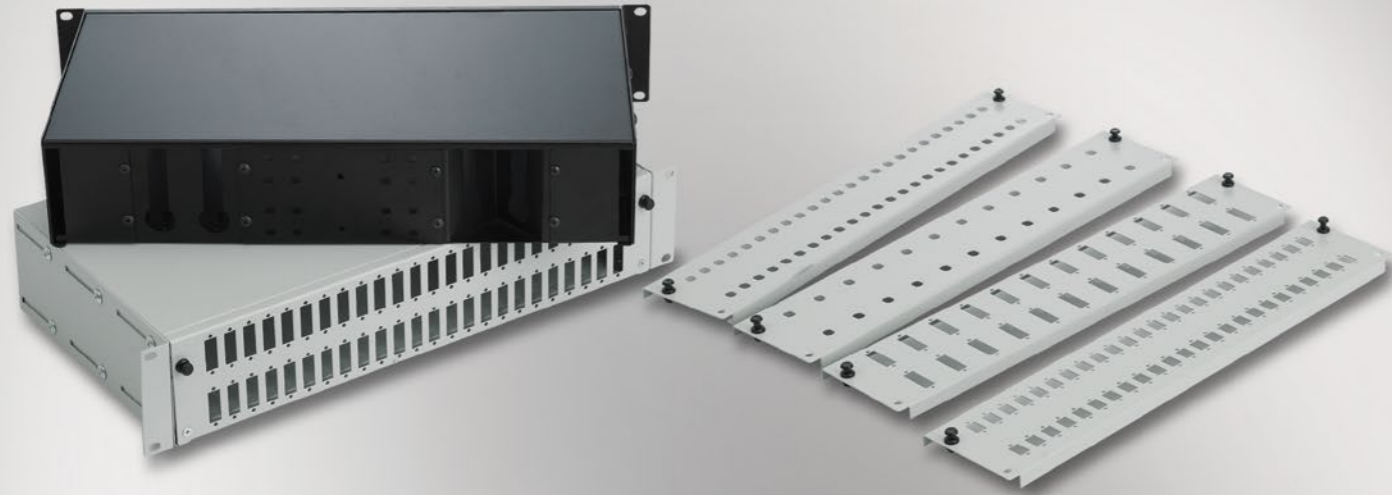

2U 19" B TYPE FIBER OPTICAL BOXES

Product Code	Product Description	Product Dimensions WxDxH (mm)	Package Dimensions WxDxH (mm)	Product Net Weight (kg)	Product Gross Weight (kg)	Number in the Package (pcs)	Box Dimensions WxDxH (mm)	Box Gross Weight (kg)
MR.FOB2U48SCS.XX	2U 19" 48 PORT SCS, B Type Fiber Optical Box	482x250x88	490x360x90	2,7	3	4	550x430x400	13
MR.FOB2U48SCD.XX	2U 19" 48 PORT SCD, B Type Fiber Optical Box	482x250x88	490x360x90	2,7	3	4	550x430x400	13
MR.FOB2U48STS.XX	2U 19" 48 PORT ST, B Type Fiber Optical Box	482x250x88	490x360x90	2,7	3	4	550x430x400	13

XX= Color Code, 07 means White RAL 7035 and 01 means Black RAL 9005, the code is added by the customer at the order.

COLOR OPTIONS
☐ RAL 7035 DÜZ BEYAZ ☐ RAL 9005 BLACK