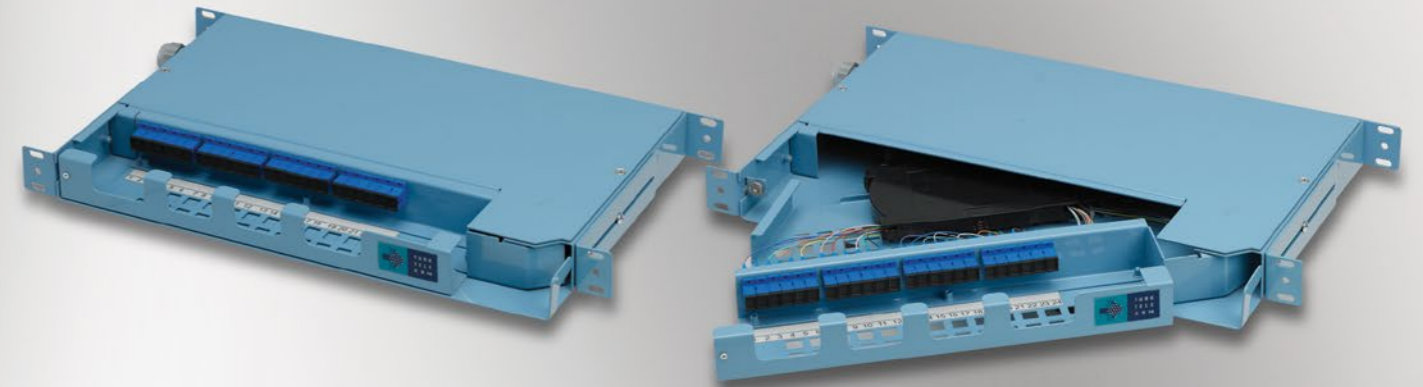

1U 19" T TYPE FIBER OPTICAL BOXES

Product Code	Product Description	Product Dimensions WxDxH (mm)	Package Dimensions WxDxH (mm)	Product Net Weight (kg)	Product Gross Weight (kg)	Number in the Package (pcs)	Box Dimensions WxDxH (mm)	Box Gross Weight (kg)
MR.FOT1U24SCS.09	1U 19" 24 Port SCS, T Type Fiber Optical Box - BLUE	482x285x44	490x360x60	1,96	2,2	7	550x430x400	16